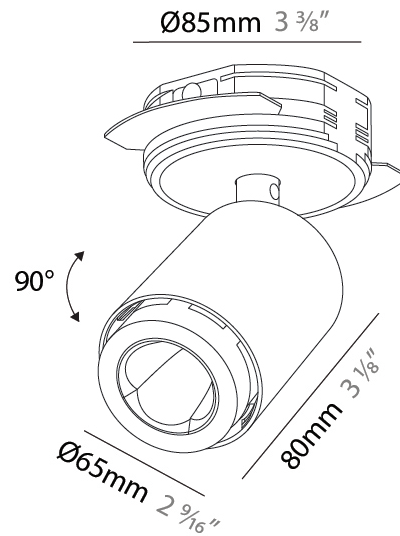

GENERAL

Series: Oiko Pro In
 Brand: Prolicht
 Division: Architectural
 Mounting Type: Trimless
 Mounting Location: Ceiling
 Subcategory: Spots

PHYSICAL

Shape: Cylinder
 Diameter (mm): 65
 Diameter (in): 2 ⁹/₁₆
 Height (mm): 120
 Depth (mm): 50
 Height (in): 4 ³/₄
 Depth (in): 1 ¹⁵/₁₆
 Light Distribution: Adjustable / Direct
 Fixture Finish: SSR / BKV / CWI / CRY / HAB / UFT / ITA / RUA / FTG / MYG / LOD / PUS / FRO / FUP / KIA / POP / BLS / SPG / MEY / GOH / GUM / CHC / COM / ABZ / JAG / OBR / MOS / ROR
 Fixture Material: Aluminum
 Cut-out Measurements: 68mm / 2 11/16"

OPTICAL

Beam Angle: 34
 Adjustability: Rotational 350°; Tilt 90°

RATINGS AND CERTIFICATIONS

Certified By: CSA Certified to UL and CSA Standards
 IP rating: IP20

PROJECT
TYPE
SPECIFIER
QUANTITY
DATE

A3D362-