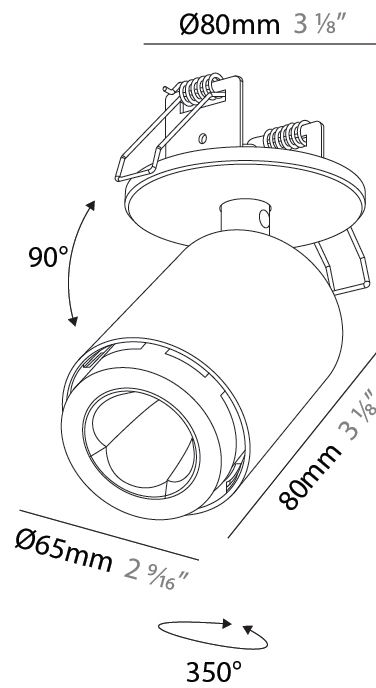

OIKO PRO IN SURFACE

A3D358-

base number	Finishes (Diamond)	Finishes (Triangle)

1. To build a product code in our configurator select the specify button on the base model # product page
2. To build a manual product code on this datasheet choose from the options listed below in blue font and add the suffix to the base model #

GENERAL

Series: Oiko Pro In
Brand: Prolicht
Division: Architectural
Mounting Type: Surface
Mounting Location: Ceiling
Subcategory: Spots

PHYSICAL

Shape: Cylinder
Diameter (mm): 65
Diameter (in): 2 ⁹/₁₆
Height (mm): 120
Depth (mm): 50
Height (in): 4 ³/₄
Depth (in): 1 ¹⁵/₁₆
Light Distribution: Adjustable / Direct
Fixture Finish: SSR / BKV / CWI / CRY / HAB / UFT / ITA / RUA / FTG / MYG / LOD / PUS / FRO / FUP / KIA / POP / BLS / SPG / MEY / GOH / GUM / CHC / COM / ABZ / JAG / OBR / MOS / ROR
Fixture Material: Aluminum
Cut-out Measurements: 68mm / 2 11/16"

ELECTRICAL

Lamp Type: LED
Input Wattage (W): 14.4
Total Output Wattage (W): 13.1
Driver Included: No
Driver Location: Remote
Driver Type: Constant Current - Universal
Driver Class: Class 2
Input Voltage (V): 120 - 277
Constant Current (MA): 700

LED

Number of LEDs: 1
Color Temperature (°K): 2700-6500 Tunable White
Max. Delivered Lumen (lm): 919 - 1081
Nominal Lumen (lm): 1242 - 1460
CRI: >90 CRI
Lamp Life (hrs): 50000

OPTICAL

Beam Angle: 34
Adjustability: Rotational 350°; Tilt 90°

RATINGS AND CERTIFICATIONS

Certified By: CSA Certified to UL and CSA Standards
IP rating: IP20